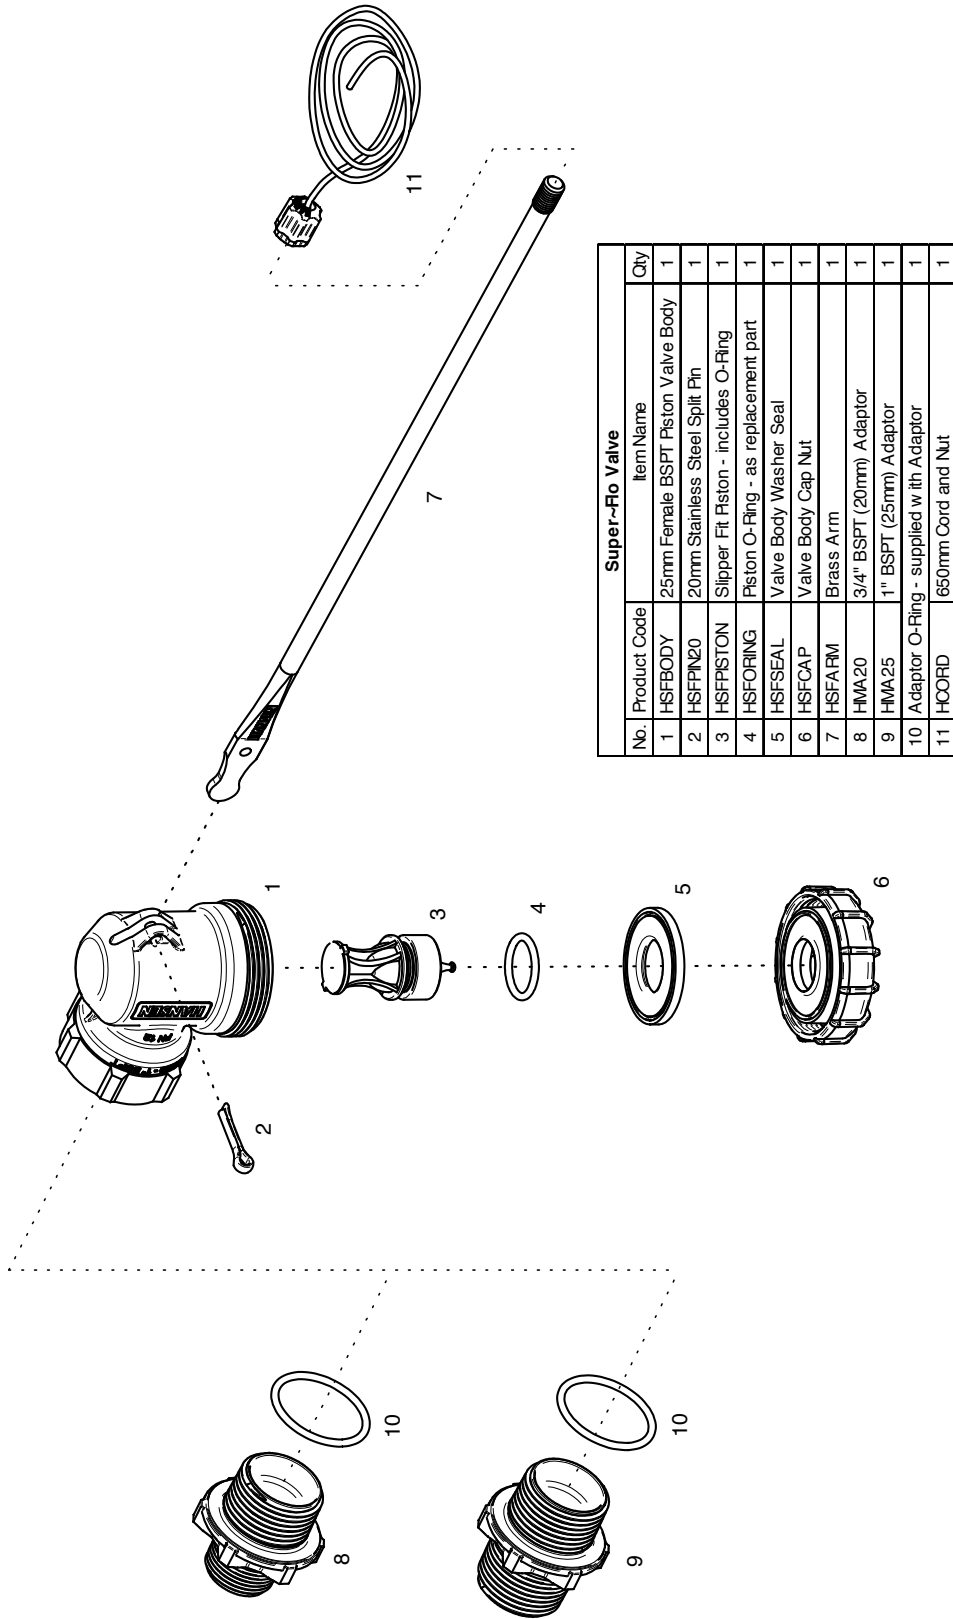

Super~Flo

Piston Valve Assembly Instructions

Super~Flo Valve			
No.	Product Code	Item Name	Qty
1	HSFBODY	25mm Female BSPT Piston Valve Body	1
2	HSFPIN20	20mm Stainless Steel Split Pin	1
3	HSFPISTON	Slipper Fit Piston - includes O-Ring	1
4	HSFORING	Piston O-Ring - as replacement part	1
5	HSFSEAL	Valve Body Washer Seal	1
6	HSFCAP	Valve Body Cap Nut	1
7	HSFARM	Brass Arm	1
8	HMA20	3/4" BSPT (20mm) Adaptor	1
9	HMA25	1" BSPT (25mm) Adaptor	1
10	Adaptor O-Ring - supplied with Adaptor		1
11	HCORD	650mm Cord and Nut	1