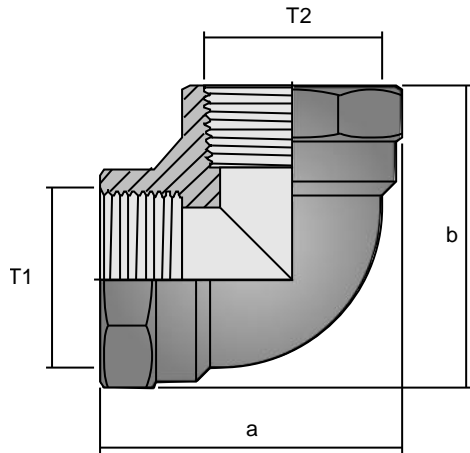

SCREWED ELBOW

HANSEN™

Product Code	T1 BSPT	T2 BSPT	a mm	b mm
SE15	½" (15mm)	½" (15mm)	46.5	46.5
SE20	¾" (20mm)	¾" (20mm)	53.5	53.5
SE25	1" (25mm)	1" (25mm)	63.8	63.8
SE32	1¼" (32mm)	1¼" (32mm)	76.0	76.0
SE40	1½" (40mm)	1½" (40mm)	80.8	80.8
SE50	2" (50mm)	2" (50mm)	95.5	95.5
SE65	2½" (65mm)	2½" (65mm)	114.5	114.5
SE80	3" (80mm)	3" (80mm)	133.5	133.5
SE100	4" (100mm)	4" (100mm)	164.5	164.5