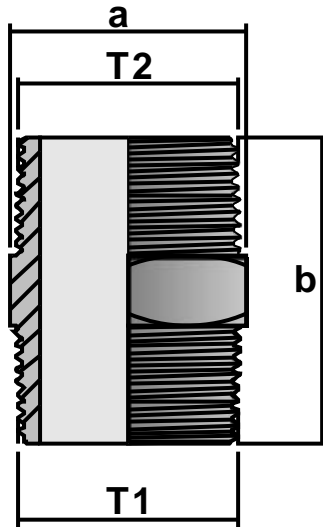

SCREWED HEX NIPPLE

Product Code	T1 BSPT	T2 BSPT	a (AF) mm	b mm
SHN06	1/8" (06mm)	1/8" (06mm)	11.0	25.8
SHN08	1/4" (08mm)	1/4" (08mm)	14.0	32.6
SHN10	3/8" (10mm)	3/8" (10mm)	17.9	33.7
SHN15	1/2" (15mm)	1/2" (15mm)	21.7	42.5
SHN20	3/4" (20mm)	3/4" (20mm)	28.4	46.5
SHN25	1" (25mm)	1" (25mm)	35.0	53.0
SHN32	1 1/4" (32mm)	1 1/4" (32mm)	44.0	59.0
SHN40	1 1/2" (40mm)	1 1/2" (40mm)	50.0	60.0
SHN50	2" (50mm)	2" (50mm)	62.0	70.0
SHN65	2 1/2" (65mm)	2 1/2" (65mm)	78.6	76.4
SHN80	3" (80mm)	3" (80mm)	91.6	83.5
SHN100	4" (100mm)	4" (100mm)	116.6	96.5