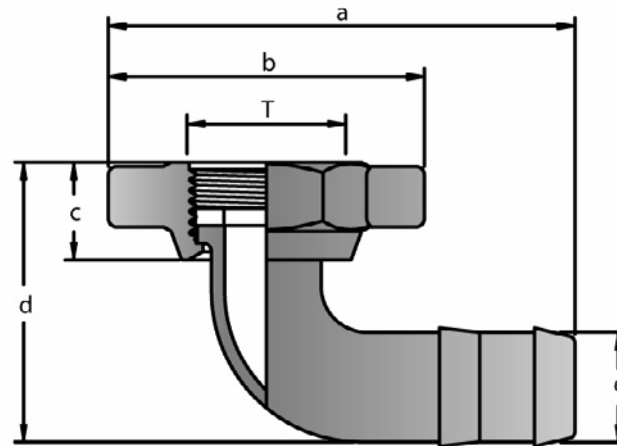

## NUT & HOSE TAIL ELBOW

Product Code	T BSPT	a mm	b mm	c mm	d mm	e mm
SNTE20	3/4" (20mm)	82	55	17	49	20
SNTE25	1" (25mm)	96	64	22	63	25

© COPYRIGHT: HANSEN PRODUCTS (NZ) LIMITED.

**HANSEN™**

FOR REFERENCE USE ONLY.