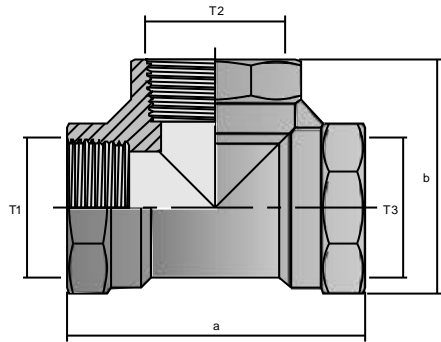

SCREWED TEE

Product Code	T1 BSPT	T2 BSPT	T3 BSPT	a mm	b mm
ST15	½" (15mm)	½" (15mm)	½" (15mm)	60.0	46.5
ST20	¾" (20mm)	¾" (20mm)	¾" (20mm)	67.5	53.5
ST25	1" (25mm)	1" (25mm)	1" (25mm)	80.3	63.8
ST32	1¼" (32mm)	1¼" (32mm)	1¼" (32mm)	93.5	76.0
ST40	1½" (40mm)	1½" (40mm)	1½" (40mm)	104.0	80.8
ST50	2" (50mm)	2" (50mm)	2" (50mm)	119.8	95.5
ST65	2½" (65mm)	2½" (65mm)	2½" (65mm)	140.5	115.5
ST80	3" (80mm)	3" (80mm)	3" (80mm)	160.5	133.5
ST100	4" (100mm)	4" (100mm)	4" (100mm)	197.0	165.0